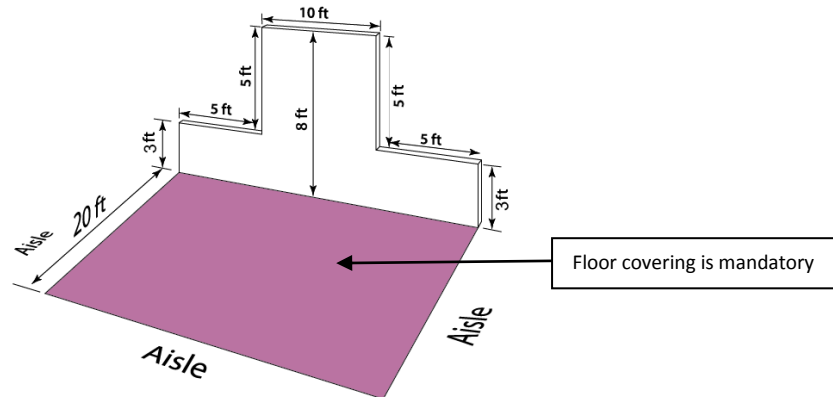

Peninsula booths

Peninsula booths:

- ✓ Have aisles on 3 sides backing onto an exhibit
- ✓ Are at least 20ft deep
- ✓ The back wall is restricted to 3 ft high within 5ft of each aisle
- ✓ Maximum allowable height of the **backwall is 8ft**
- ✓ Suspended signs are permitted over peninsula booths that are 20ft x 20ft or larger (**Note:** signs must be hung so that the **bottom of the sign is 12ft** from the ground).